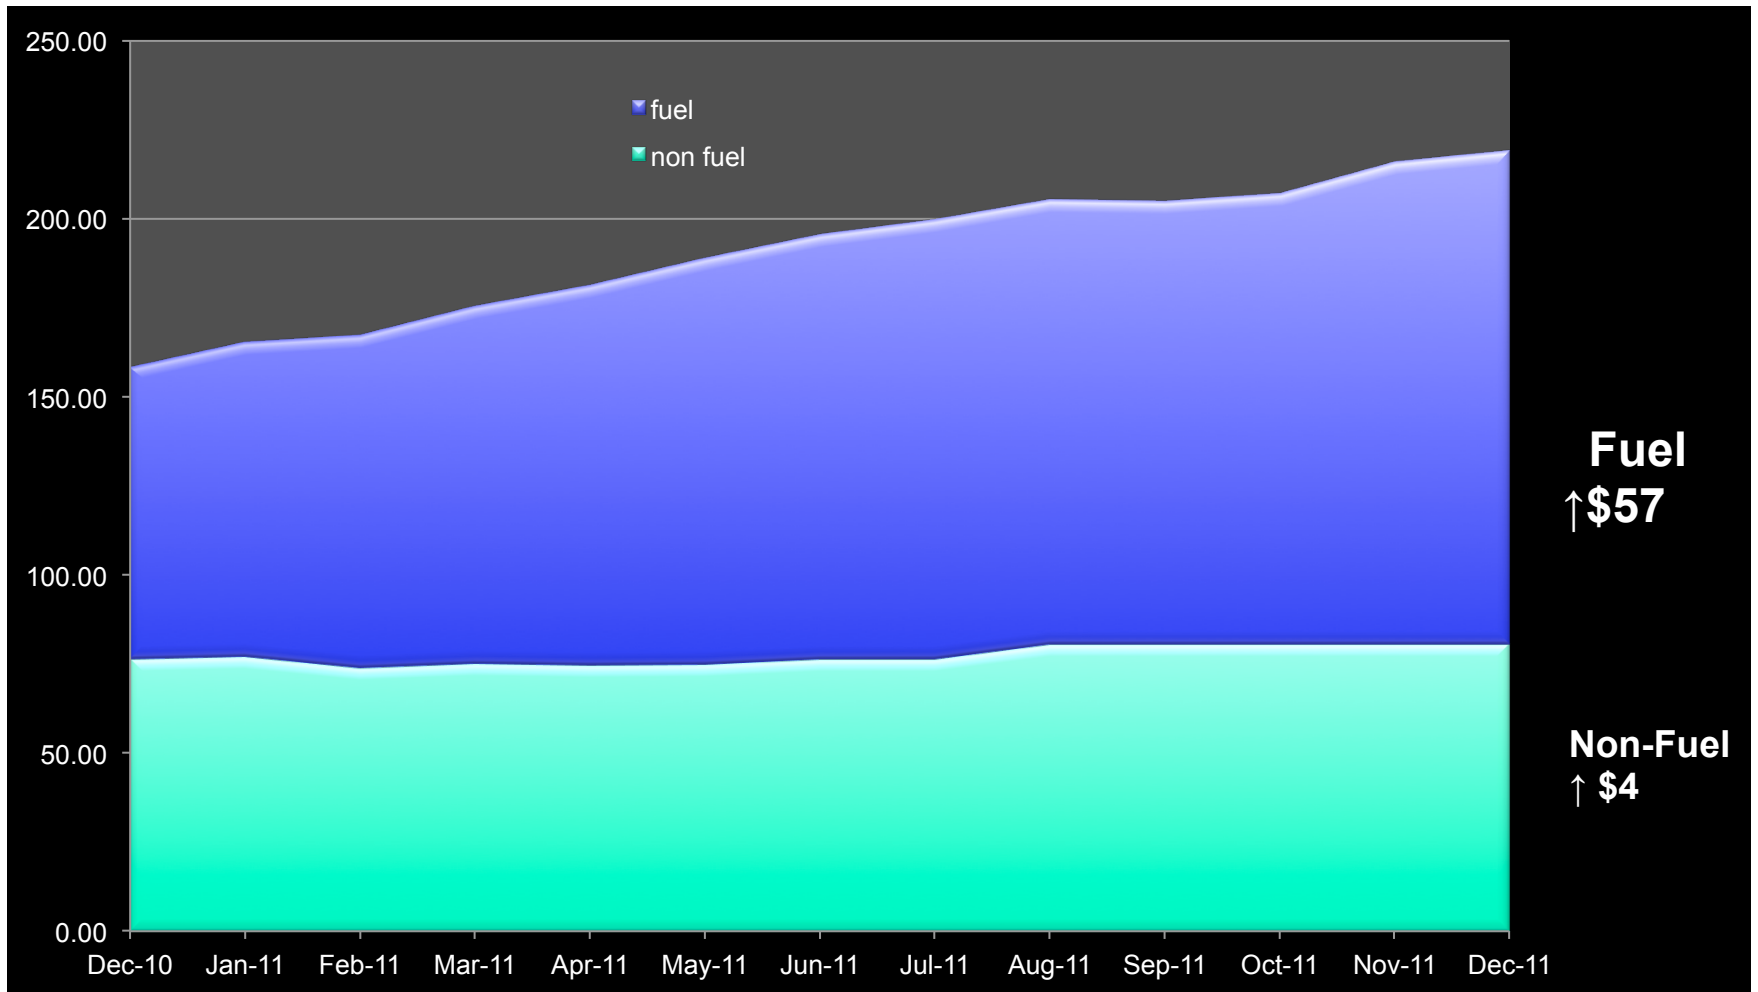

ISSUES AND CONTROVERSIES IN CLEAN ENERGY

The True Cost of Renewable Energy

Robbie Alm

Executive Vice President, Hawaiian Electric
Company

Oahu residential bill (600 kwh)

12/2010 – 12/2011

Oahu Energy Cost

LSFO at \$132/BBL